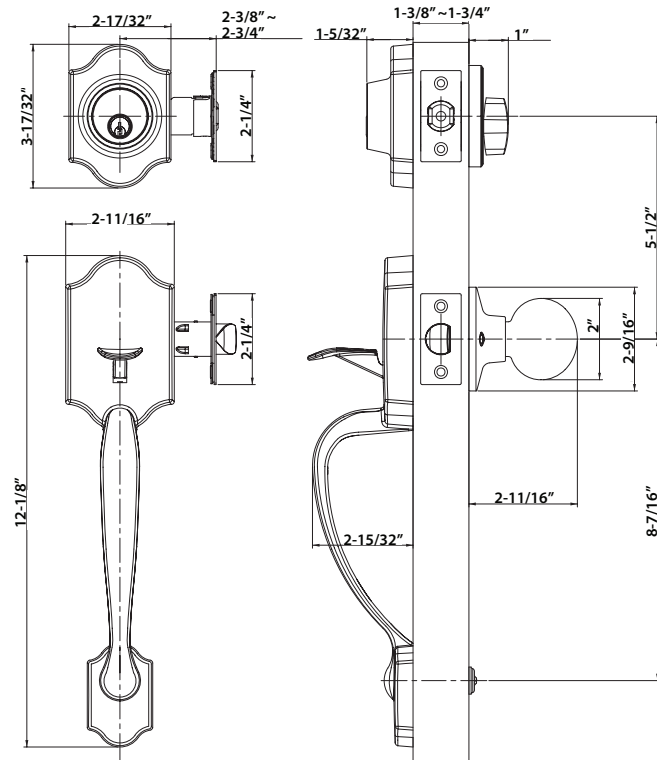

MaxGrade Hardware
Professional Grade Quality Locksets
Eden Handleset Specifications

Quality and Value ... to the **MAX!**

Standard Features	
Latch:	Deadbolt- 1" housing diameter, 1" throw Spring- 1" housing diameter, 1/2" throw
Backset:	Adjustable 2-3/8" or 2-3/4"
Strike:	Deadbolt- 1-1/8" x 2-3/4" square corner Spring- 1-3/4" x 2-1/4" radius corner, full lip
Cylinder:	5-pin Schlage or Kwikset keyway
Door Thickness:	1-3/8" - 1-3/4"
Grip Material:	Zinc
Warranty:	Lifetime mechanical and finish warranty
Door Prep:	2-1/8" bore

Available Finishes	
Bright Brass (3)	Satin Nickel (15)
Antique Brass (5)	
Aged Bronze (11H)	

Eden Handleset Functions	
800 Entrance Handleset	Active handleset/entrance lock exterior - Outside grip with single cylinder deadbolt and trim
880 Dummy Handleset	Inactive handleset exterior - Includes handleset and dummy cylinder

*Requires interior trim for complete handleset

800-233-4210

topnotchinc.com

maxgradehardware.com