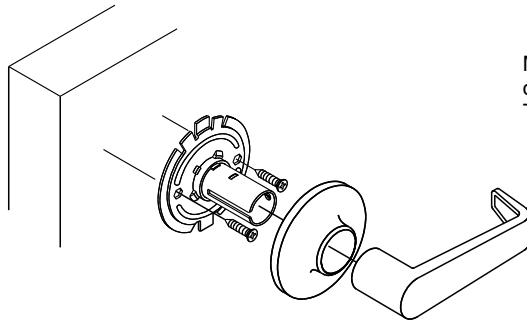

INSTRUCTION FOR INSTALLATION OF DUMMY LEVER/KNOB (TYPE 78)

Measure 38" from bottom
of door or any suitable height.
Tighten screws to fix directly.

133x65(mm)